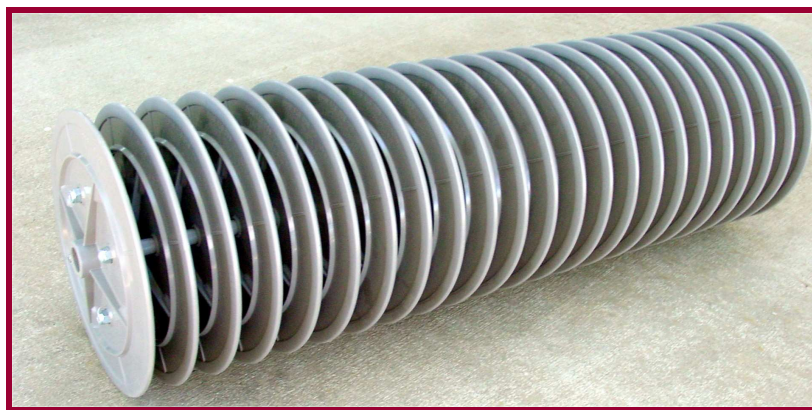

***If this is
Your
Problem...***

This is your Solution!

REPLACEMENT DRUMS FOR ALL PLASTIC DISC PICKERS

Our new Hi-Tech material and design makes replacing broken discs obsolete. These new discs save you time, labor and continual replacement cost.

Installation time is approximately five minutes per drum section. Please specify manufacturer of your range picker when ordering. Request our price list for specific part numbers—or just give us a call.