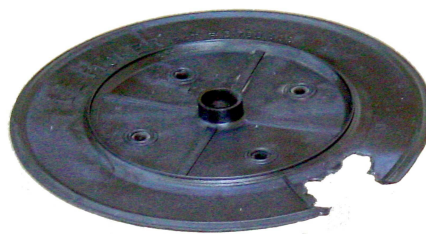

***If this is
Your
Problem...***

This is your Solution!

REPLACEMENT DRUMS FOR ALL PLASTIC DISC PICKERS

Our new Hi-Tech material and design makes replacing broken discs obsolete. These new discs save you time, labor and continual replacement cost.

Installation time is approximately five minutes per drum section. Please specify manufacturer of your range picker when ordering. Request our price list for specific part numbers—or just give us a call.